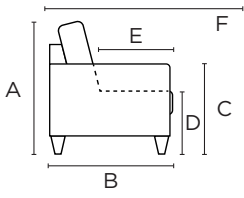

Queen Loveseat

Queen Size Bed (60x80")

Lea 40

Leg Choices

402/6 Smoked Birch

+ ADD-ON

Mattress Protector

Bedding Sheet Set

Track Recliner

Cup Holder Armrest

Decoration Cushion

Frame & Comfort Construction

Explore more at www.luonto.com

General Measures*

A 34.25 B 44 C 24.5

D 17.75 E 24.5 F 65

Mattress Thickness 5

Total Depth Open 91

Made To Order Modules

Reference the below modules to select and configure a custom order. Remember to build from left to right. Always select two arms, the rest is up to you.