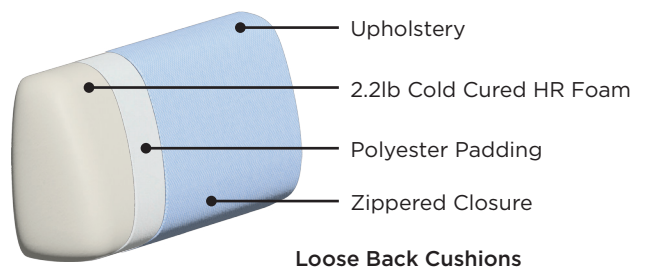

Queen Loveseat

Queen Size Bed (60x80")

Lea 40

Leg Choices

402/6 Smoked Birch

+ ADD-ON

Mattress Protector

Bedding Sheet Set

Track Recliner

Cup Holder Armrest

Decoration Cushion

Frame & Comfort Construction

Explore more at www.luonto.com

General Measures*

A 34.25 B 44 C 24.5

D 17.75 E 24.5 F 65

Mattress Thickness 5

Total Depth Open 91

Made To Order Modules

Reference the below modules to select and configure a custom order. Remember to build from left to right. Always select two arms, the rest is up to you.