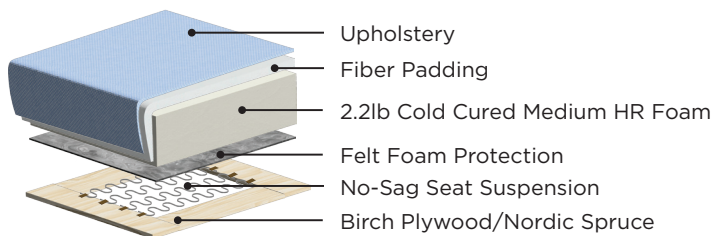

Track Recliner

Cup Holder Armrest

Decoration Cushion

Frame & Comfort Construction

Explore more at www.luonto.com

General Measures*

A 34.25 B 44 C 24.5

D 17.75 E 24.5 F 65

Mattress Thickness 5

Total Depth Open 91

Made To Order Modules

Reference the below modules to select and configure a custom order. Remember to build from left to right. Always select two arms, the rest is up to you.