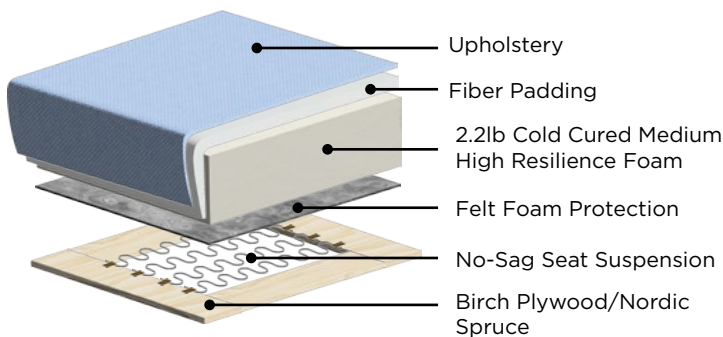

Configurations

Shown above as KAI-DSD-OASI/15-504/6-WA

Full Sleeper Sofa

Available with any selection of Stock Options.

Pair it with Track

Choose a recliner to add additional non-sleeper seats to your home.

Bedding Sheet Set

Designed specifically for Luonto Furniture sleepers. Contains a fitted sheet, a flat sheet, and 2 pillow covers.

Made with 100% Oeko-Tex Cotton

Available in King, Queen, Full XL, and Cot

+ ADD-ON

Mattress Protector

A Mattress Protector adds a layer of comfort to your sleeper, for both the body and the mind.

Frame & Comfort Construction

Tight Back Cushions

Explore more at www.luonto.com

General Measures*

A 33.5 B 41.25 C 22.75

D 18 E 22.5

Mattress Thickness 5

Total Depth Open 72

Made To Order Modules

Reference the below modules to select and configure a custom order. Remember to build from left to right. Always select two arms, the rest is up to you.