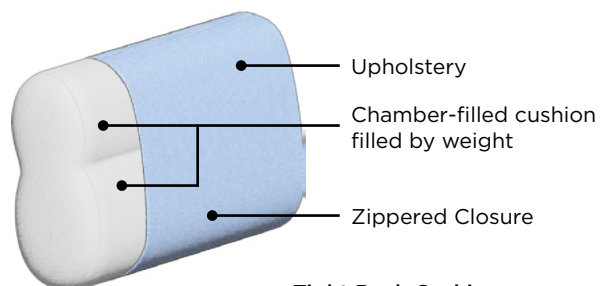

Configurations

Shown above as KAI-DSD-OASI/15-504/6-WA

Full Sleeper Sofa

Available with any selection of Stock Options.

Pair it with Track

Choose a recliner to add additional non-sleeper seats to your home.

Bedding Sheet Set

Designed specifically for Luonto Furniture sleepers. Contains a fitted sheet, a flat sheet, and 2 pillow covers.

Made with 100% Oeko-Tex Cotton

Available in King, Queen, Full XL, and Cot

+ ADD-ON

Mattress Protector

A Mattress Protector adds a layer of comfort to your sleeper, for both the body and the mind.

Frame & Comfort Construction

Tight Back Cushions

Explore more at www.luonto.com

General Measures*

A 33.5 B 41.25 C 22.75

D 18 E 22.5

Mattress Thickness 5

Total Depth Open 72

Made To Order Modules

Reference the below modules to select and configure a custom order. Remember to build from left to right. Always select two arms, the rest is up to you.