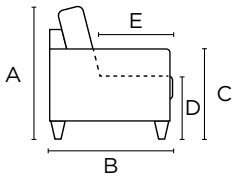

+ ADD-ON

Mattress Protector

A Mattress Protector adds a layer of comfort to your sleeper, for both the body and the mind.

Frame & Comfort Construction

Tight Back Cushions

Explore more at www.luonto.com

General Measures*

A 33.5 B 41.25 C 22.75

D 18 E 22.5

Mattress Thickness 5

Total Depth Open 72

Made To Order Modules

Reference the below modules to select and configure a custom order. Remember to build from left to right. Always select two arms, the rest is up to you.