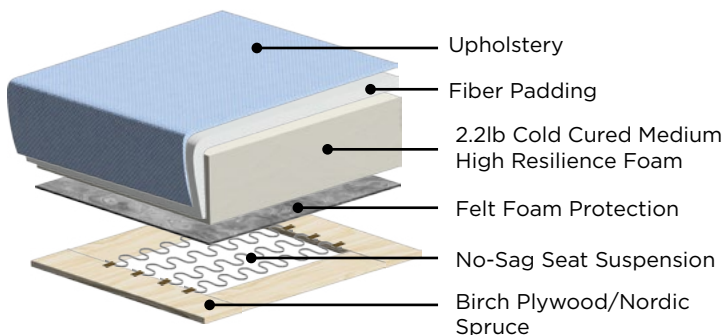

Frame & Comfort Construction

Loose Back Cushions

Explore more at www.luonto.com