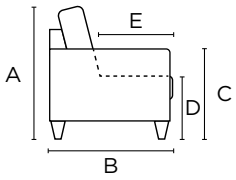

General Measures*

A 35 B 40.5 C 24.75

D 17.75 E 21.75

Mattress Thickness 5

Total Depth Open 89.75

Made To Order Modules

Reference the below modules to select and configure a custom order. Remember to build from left to right. Always select two arms, the rest is up to you.

Leg Requirements : 105/6 only