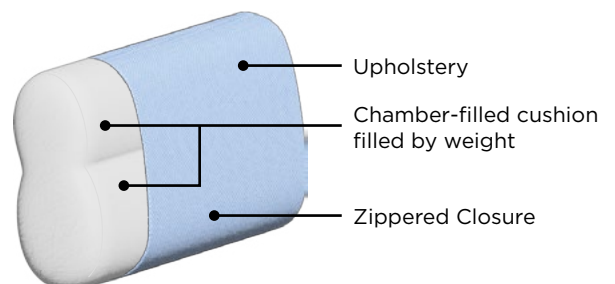

Frame & Comfort Construction

Loose Back Cushions

Explore more at www.luonto.com