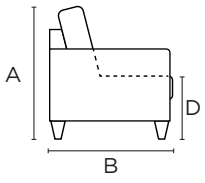

### + ADD-ON

Mattress Protector

Bedding Sheet Set

### General Measures\*

A 18.5 B 32 D 18.5

Mattress Thickness 5  
Total Depth Open 80