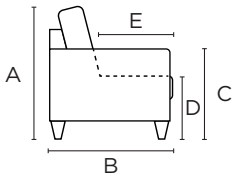

Full Size Bed (53x75")

Oasis 15

Leg Choices

504/6 Walnut

+ ADD-ON

Mattress Protector

Bedding Sheet Set

Track Recliner

Cup Holder Armrest

Decoration Cushion

Frame & Comfort Construction

General Measures*

A 33.5 B 41.25 C 22.75

D 18 E 22.5

Mattress Thickness 5

Total Depth Open 72