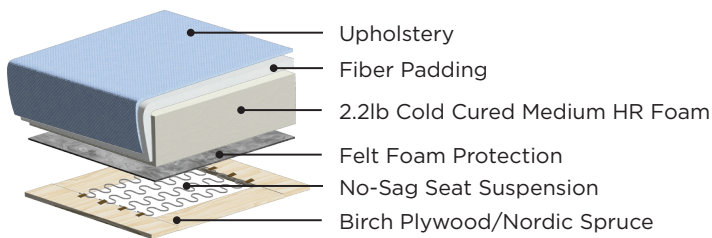

Kai

Slide Function

This single motion function offers supreme comfort, offering powered seat depth adjustment, all the way to a full size bed.

Stock Options

Shown above as KAI-DSD-OASI/15-504/6-WA

Full Sofa

Full Size Bed (53x75")

Oasis 15

Leg Choices

504/6 Walnut

+ ADD-ON

Mattress Protector

Bedding Sheet Set

Track Recliner

Cup Holder Armrest

Decoration Cushion

Frame & Comfort Construction

General Measures*

A 33.5 B 41.25 C 22.75

D 18 E 22.5

Mattress Thickness 5

Total Depth Open 72