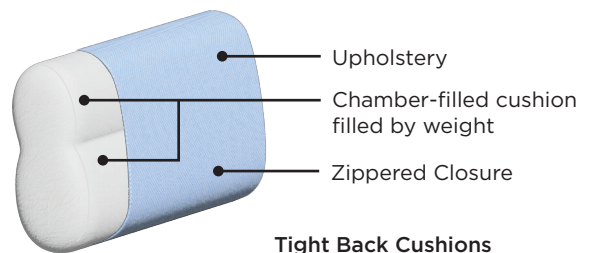

Kai

Slide Function

This single motion function offers supreme comfort, offering powered seat depth adjustment, all the way to a full size bed.

Stock Options

Shown above as KAI-DSD-OASI/15-504/6-WA

Full Sofa

Full Size Bed (53x75")

Oasis 15

Leg Choices

504/6 Walnut

+ ADD-ON

Mattress Protector

Bedding Sheet Set

Track Recliner

Cup Holder Armrest

Decoration Cushion

Frame & Comfort Construction

General Measures*

A 33.5 B 41.25 C 22.75

D 18 E 22.5

Mattress Thickness 5

Total Depth Open 72