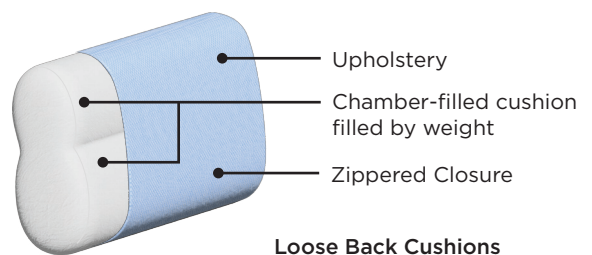

Bedding Sheet Set

Track Recliner

Cup Holder Armrest

Universal Headrest

Decoration Cushion

Frame & Comfort Construction

Explore more at www.luonto.com

General Measures*

A 35.75 B 40.5 C 24.75

D 17.75 E 22.5

Mattress Thickness 5

Total Depth Open 86.5

Made To Order Modules

Reference the below modules to select and configure a custom order. Remember to build from left to right. Always select two arms, the rest is up to you.