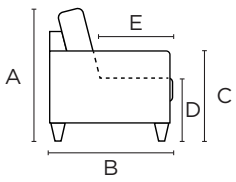

Bedding Sheet Set

Track Recliner

Cup Holder Armrest

Universal Headrest

Decoration Cushion

Frame & Comfort Construction

Explore more at www.luonto.com

General Measures*

A 35.75 B 40.5 C 24.75

D 17.75 E 22.5

Mattress Thickness 5

Total Depth Open 86.5

Made To Order Modules

Reference the below modules to select and configure a custom order. Remember to build from left to right. Always select two arms, the rest is up to you.