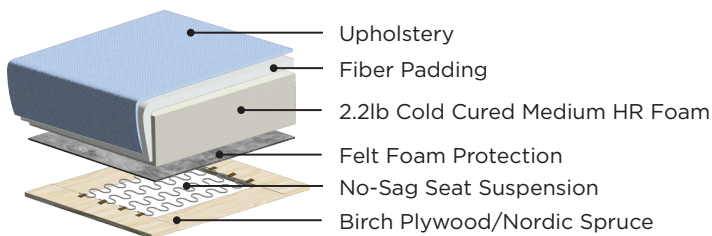

Bedding Sheet Set

Track Recliner

Cup Holder Armrest

Universal Headrest

Decoration Cushion

Frame & Comfort Construction

Explore more at www.luonto.com

General Measures*

A 35.75 B 40.5 C 24.75

D 17.75 E 22.5

Mattress Thickness 5

Total Depth Open 86.5

Made To Order Modules

Reference the below modules to select and configure a custom order. Remember to build from left to right. Always select two arms, the rest is up to you.