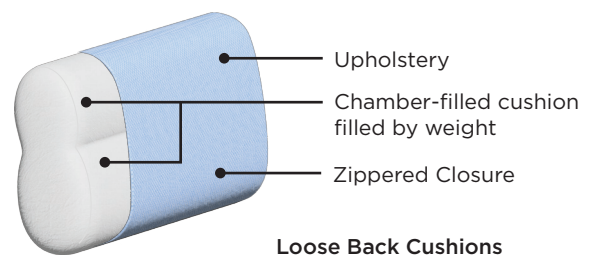

Bedding Sheet Set

Rolled Recliner

Cup Holder Armrest

Universal Headrest

Decoration Cushion

Frame & Comfort Construction

Explore more at www.luonto.com

General Measures*

A 33.5 B 39.25 C 23.5

D 17 E 21.75

Mattress Thickness 5

Total Depth Open 86.5

Made To Order Modules

Reference the below modules to select and configure a custom order. Remember to build from left to right. Always select two arms, the rest is up to you.