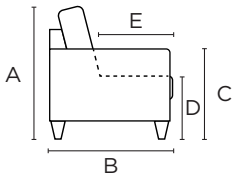

Bedding Sheet Set

Rolled Recliner

Cup Holder Armrest

Universal Headrest

Decoration Cushion

Frame & Comfort Construction

Explore more at www.luonto.com

General Measures*

A 33.5 B 39.25 C 23.5

D 17 E 21.75

Mattress Thickness 5

Total Depth Open 86.5

Made To Order Modules

Reference the below modules to select and configure a custom order. Remember to build from left to right. Always select two arms, the rest is up to you.