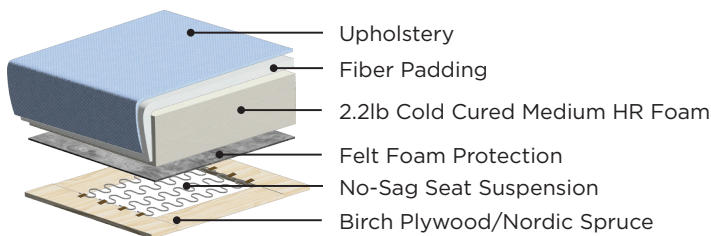

Bedding Sheet Set

Rolled Recliner

Cup Holder Armrest

Universal Headrest

Decoration Cushion

Frame & Comfort Construction

Explore more at www.luonto.com

General Measures*

A 33.5 B 39.25 C 23.5

D 17 E 21.75

Mattress Thickness 5

Total Depth Open 86.5

Made To Order Modules

Reference the below modules to select and configure a custom order. Remember to build from left to right. Always select two arms, the rest is up to you.