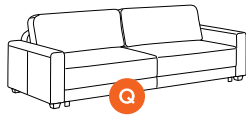

+ ADD-ON

Mattress Protector

Bedding Sheet Set

Track Recliner

Cup Holder Armrest

Universal Headrest

Decoration Cushion

Frame & Comfort Construction

Explore more at www.luonto.com

General Measures*

A 35 B 40.5 C 24.75

D 17.75 E 21.75

Mattress Thickness 5

Total Depth Open 89.75

Made To Order Modules

Reference the below modules to select and configure a custom order. Remember to build from left to right. Always select two arms, the rest is up to you.

Leg Requirements : 105/6 only.

BELT-CLV
Max Loveseat Sleeper - Manual

W 73.25
 Queen 60x80

BELT-CLV-PWR
Max Loveseat Sleeper - Power

W 73.25
 Queen 60x80

BELT-DLV
Sofa Sleeper - Manual

W 89.25
 King 76x80

BELT-DLV-PWR
Sofa Sleeper - Power