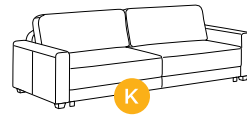

Leg Requirements : 105/6 only.

BELT-CLV
Max Loveseat Sleeper - Manual

W 73.25
 Queen 60x80

BELT-CLV-PWR
Max Loveseat Sleeper - Power

W 73.25
 Queen 60x80

BELT-DLV
Sofa Sleeper - Manual

W 89.25
 King 76x80

BELT-DLV-PWR
Sofa Sleeper - Power