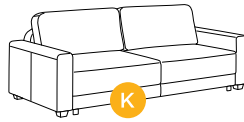

Leg Requirements : 105/6 only.

BELT-CLV
Max Loveseat Sleeper - Manual

W 73.25
 Queen 60x80

BELT-CLV-PWR
Max Loveseat Sleeper - Power

W 73.25
 Queen 60x80

BELT-DLV
Sofa Sleeper - Manual

W 89.25
 King 76x80

BELT-DLV-PWR
Sofa Sleeper - Power

W 89.25
 King 76x80