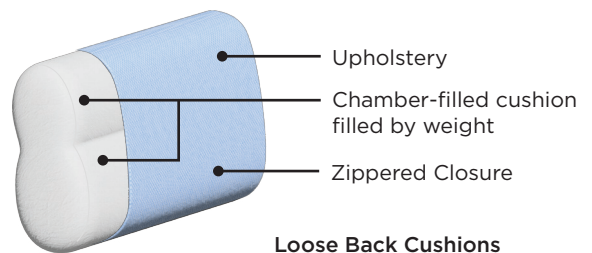

Gemma 86

Queen Loveseat (Power)

Queen Size Bed (60x80")

Gemma 01

Gemma 86

Leg Choices

105/6 Walnut

217/6 Chrome

+ ADD-ON

Mattress Protector

Bedding Sheet Set

Track Recliner

Cup Holder Armrest

Universal Headrest

Decoration Cushion

Frame & Comfort Construction

Explore more at www.luonto.com

General Measures*

A 35 B 40.5 C 24.75

D 17.75 E 21.75

Mattress Thickness 5

Total Depth Open 89.75

Made To Order Modules

Reference the below modules to select and configure a custom order. Remember to build from left to right. Always select two arms, the rest is up to you.