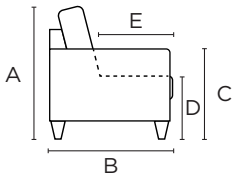

+ ADD-ON

Mattress Protector

Bedding Sheet Set

Track Recliner

Cup Holder Armrest

Universal Headrest

Decoration Cushion

Frame & Comfort Construction

Explore more at www.luonto.com

General Measures*

A 35 B 40.5 C 24.75

D 17.75 E 21.75

Mattress Thickness 5

Total Depth Open 89.75

Made To Order Modules

Reference the below modules to select and configure a custom order. Remember to build from left to right. Always select two arms, the rest is up to you.