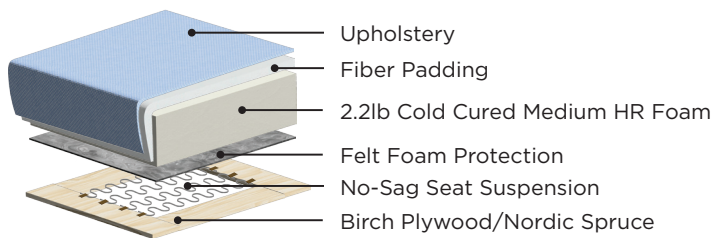

+ ADD-ON

Mattress Protector

Bedding Sheet Set

Track Recliner

Cup Holder Armrest

Universal Headrest

Decoration Cushion

Frame & Comfort Construction

Explore more at www.luonto.com

General Measures*

A 35 B 40.5 C 24.75

D 17.75 E 21.75

Mattress Thickness 5

Total Depth Open 89.75

Made To Order Modules

Reference the below modules to select and configure a custom order. Remember to build from left to right. Always select two arms, the rest is up to you.