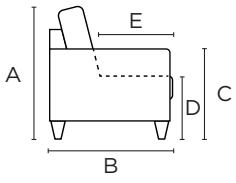

234/9 Chrome

+ ADD-ON

Mattress Protector

Bedding Sheet Set

Track Recliner

Cup Holder Armrest

Decoration Cushion

Frame & Comfort Construction

Explore more at www.luonto.com

General Measures*

A 34.75 B 39.75 C 24

D 17.25 E 24

Mattress Thickness 5

Total Depth Open 84.75

Made To Order Modules

Reference the below modules to select and configure a custom order. Remember to build from left to right. Always select two arms, the rest is up to you.