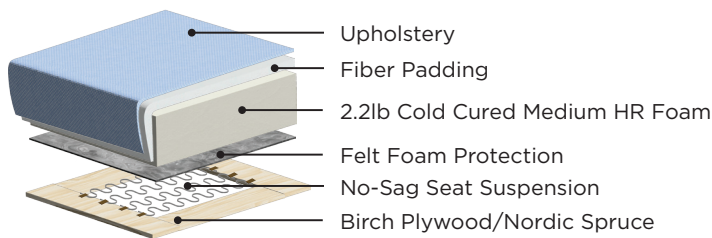

234/9 Chrome

+ ADD-ON

Mattress Protector

Bedding Sheet Set

Track Recliner

Cup Holder Armrest

Decoration Cushion

Frame & Comfort Construction

Explore more at www.luonto.com

General Measures*

A 34.75 B 39.75 C 24

D 17.25 E 24

Mattress Thickness 5

Total Depth Open 84.75

Made To Order Modules

Reference the below modules to select and configure a custom order. Remember to build from left to right. Always select two arms, the rest is up to you.