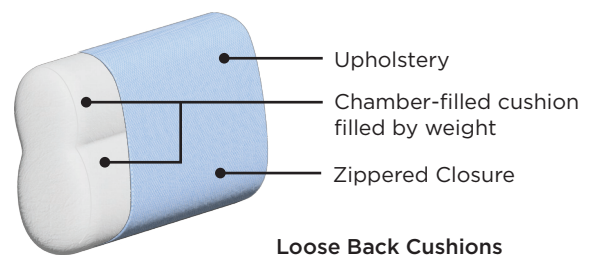

234/9 Chrome

+ ADD-ON

Mattress Protector

Bedding Sheet Set

Track Recliner

Cup Holder Armrest

Decoration Cushion

Frame & Comfort Construction

Explore more at www.luonto.com

General Measures*

A 34.75 B 39.75 C 24

D 17.25 E 24

Mattress Thickness 5

Total Depth Open 84.75

Made To Order Modules

Reference the below modules to select and configure a custom order. Remember to build from left to right. Always select two arms, the rest is up to you.