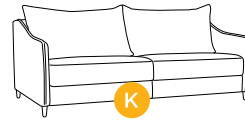

Leg Requirements : 126/9, 127/9 234/9.

ETHO-ANT
Chair Sleeper

W 36.25
Cot 30x80

ETHO-BNT
Loveseat Sleeper

W 61.5
Full XL 55x80

ETHO-CNT
Max Loveseat Sleeper

W 66.25
Queen 60x80

ETHO-DNT
Sofa Sleeper