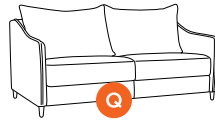

Leg Requirements : 126/9, 127/9 234/9.

ETHO-ANT
Chair Sleeper

W 36.25
Cot 30x80

ETHO-BNT
Loveseat Sleeper

W 61.5
Full XL 55x80

ETHO-CNT
Max Loveseat Sleeper

W 66.25
Queen 60x80

ETHO-DNT
Sofa Sleeper