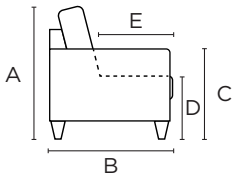

Luna 33

Luna 29

Full XL Loveseat

Full XL Size Bed (55x80")

Luna 29

Cot Chair

Cot Size Bed (30x80")

Luna 33

Luna 29

Leg Choices

126/9 Walnut

+ ADD-ON

Mattress Protector

Bedding Sheet Set

Track Recliner

Cup Holder Armrest

Decoration Cushion

Frame & Comfort Construction

Explore more at www.luonto.com

General Measures*

A 32.75 B 39.75 C 25.5

D 17.25 E 21.75

Mattress Thickness 5

Total Depth Open 84.75