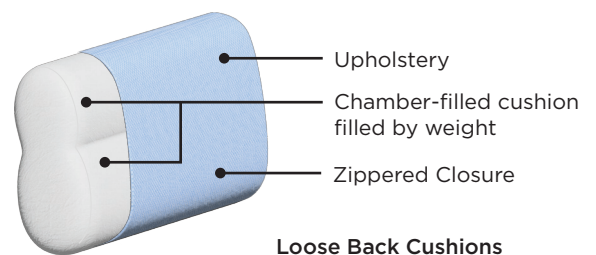

Erika

Nest Function

This dual motion sleeper function features a two section bed, allowing you to sit, sleep, or both at once.

Stock Options

Shown above as ERIK-CNT-LUNA/29-126/9-WA

Queen Loveseat

Queen Size Bed (60x80")

Luna 33

Luna 29

Full XL Loveseat

Full XL Size Bed (55x80")

Luna 29

Cot Chair

Cot Size Bed (30x80")

Luna 33

Luna 29

Leg Choices

126/9 Walnut

+ ADD-ON

Mattress Protector

Bedding Sheet Set

Track Recliner

Cup Holder Armrest

Decoration Cushion

Frame & Comfort Construction

Explore more at www.luonto.com

General Measures*

A 32.75 B 39.75 C 25.5

D 17.25 E 21.75

Mattress Thickness 5

Total Depth Open 84.75