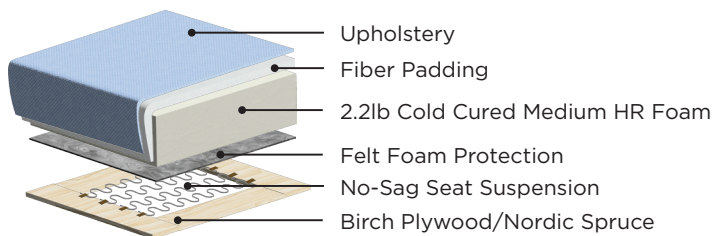

Frame & Comfort Construction

Explore more at www.luonto.com